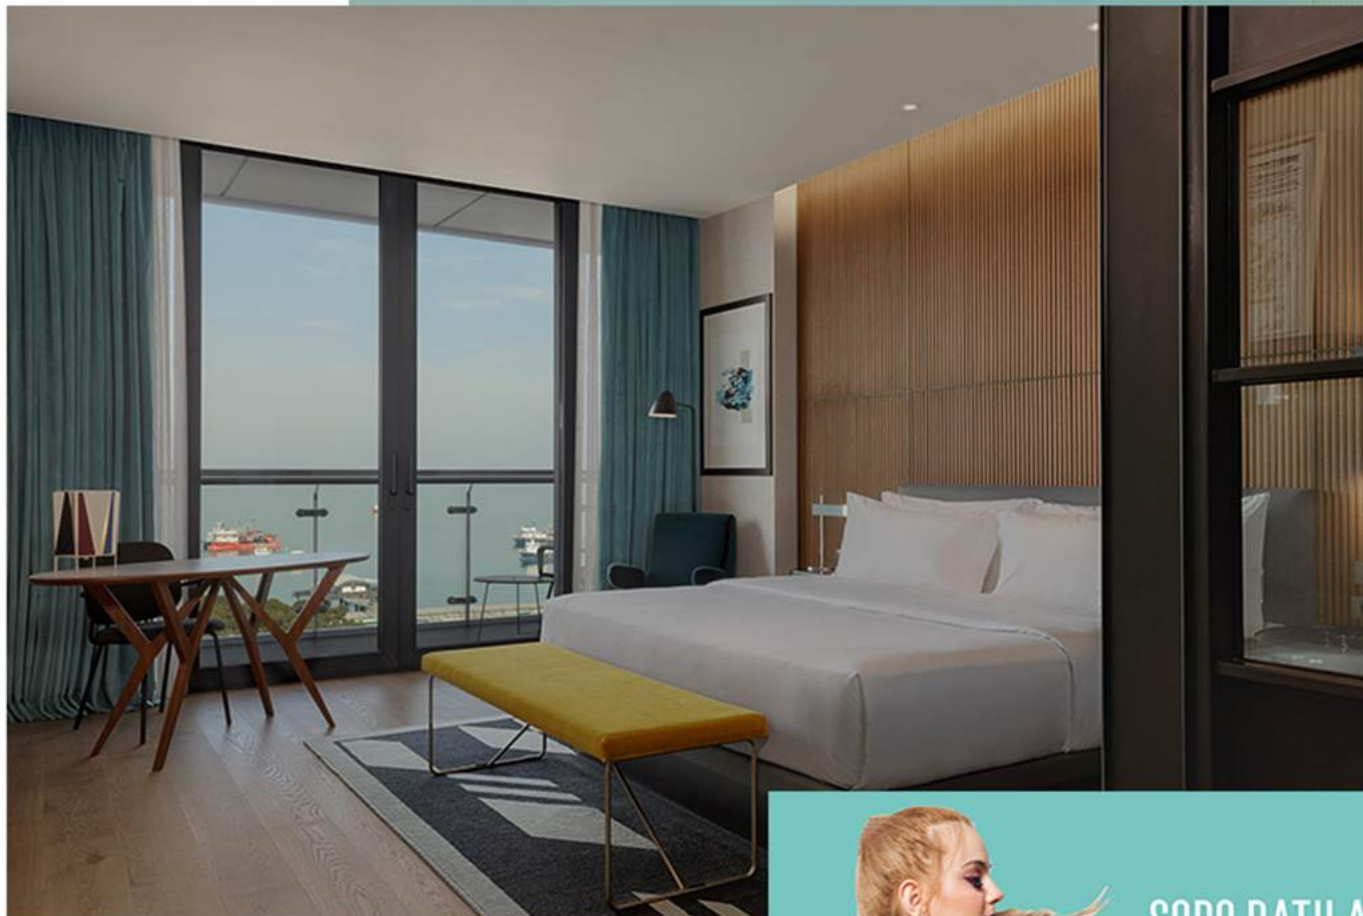

LE MERIDIEN
BATUMI

T 0422 299 090
lemeridien.com/batumi

SOPO BATILASHVILI
ZVIAD BOLKVADE

SPECIAL GUEST NIKOLOZ RACHVELI

15 AUGUST, 2020

ROOM & EVENT
PACKAGE FOR 2

799 Gel + VAT

- Accommodation
- Breakfast
- Concert & Dinner

EVENT ONLY

150 Gel

- Dinner
- Concert

Le MERIDIEN
BATUMI

N 41°39' E 41°38'
DESTINATION UNLOCKED

✉ Reservation.Batumi@lemeridien.com