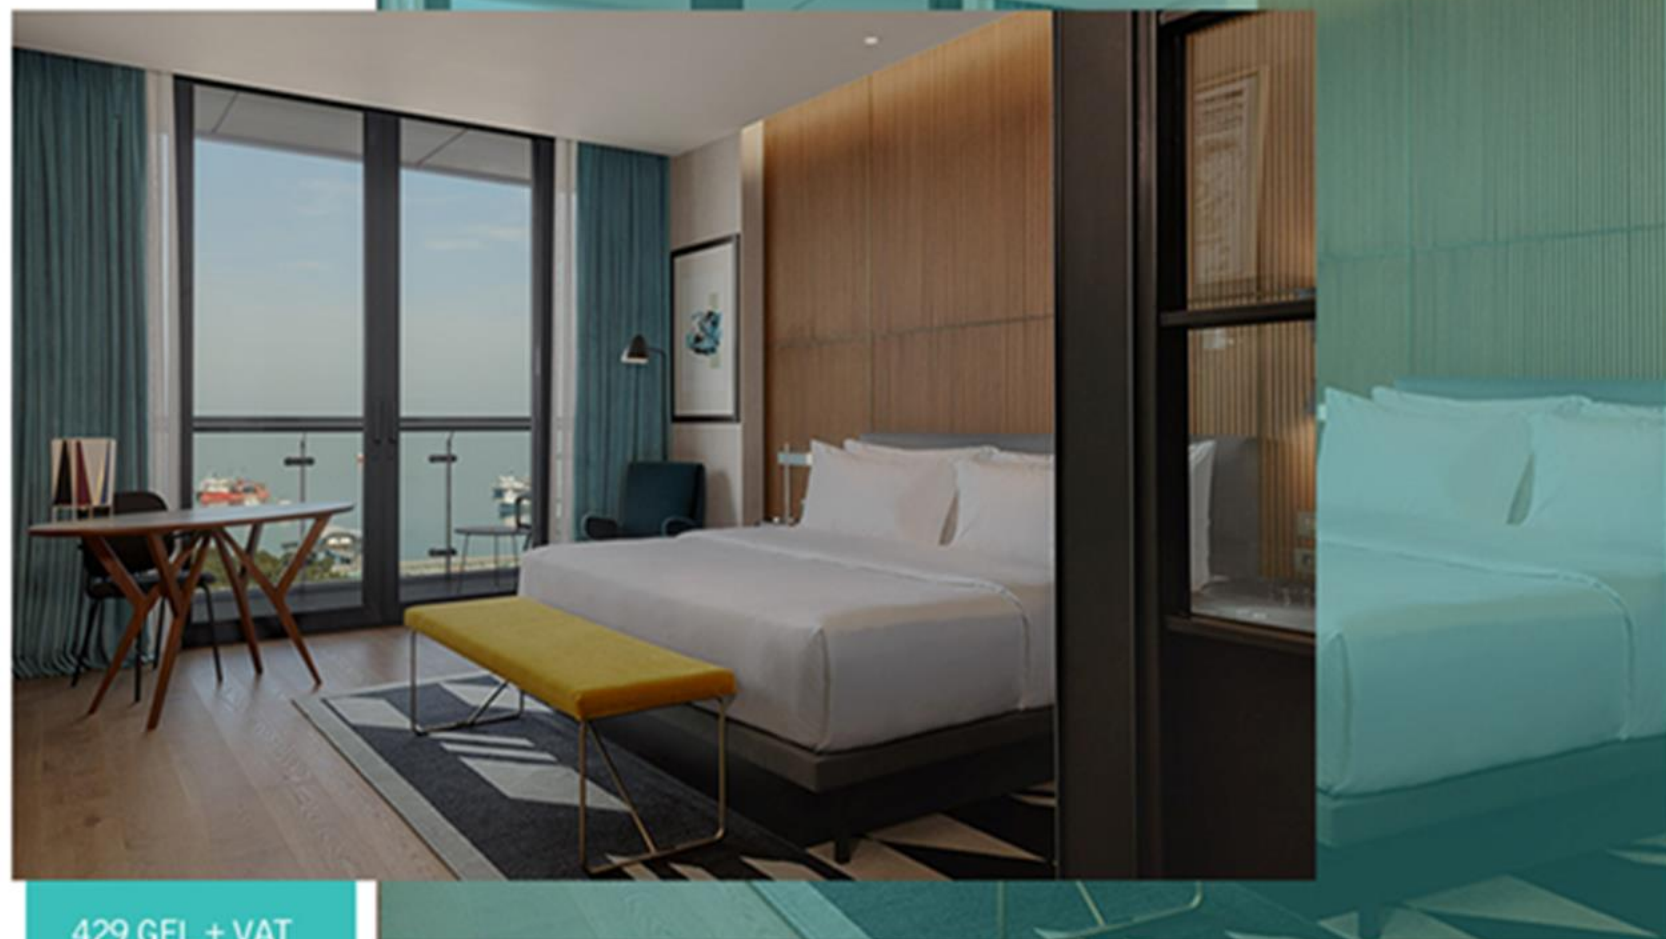

429 GEL + VAT
ON WEEKDAYS

529 GEL + VAT
ON WEEKENDS

OFFER FOR DELUXE CITY VIEW ROOM TILL THE END OF AUGUST 2020

- COMPLIMENTARY BREAKFAST FOR 2 PEOPLE
- 10% DISCOUNT ON F&B OUTLETS
- 10% DISCOUNT AT LE MERIDIEN EXPLORE SPA